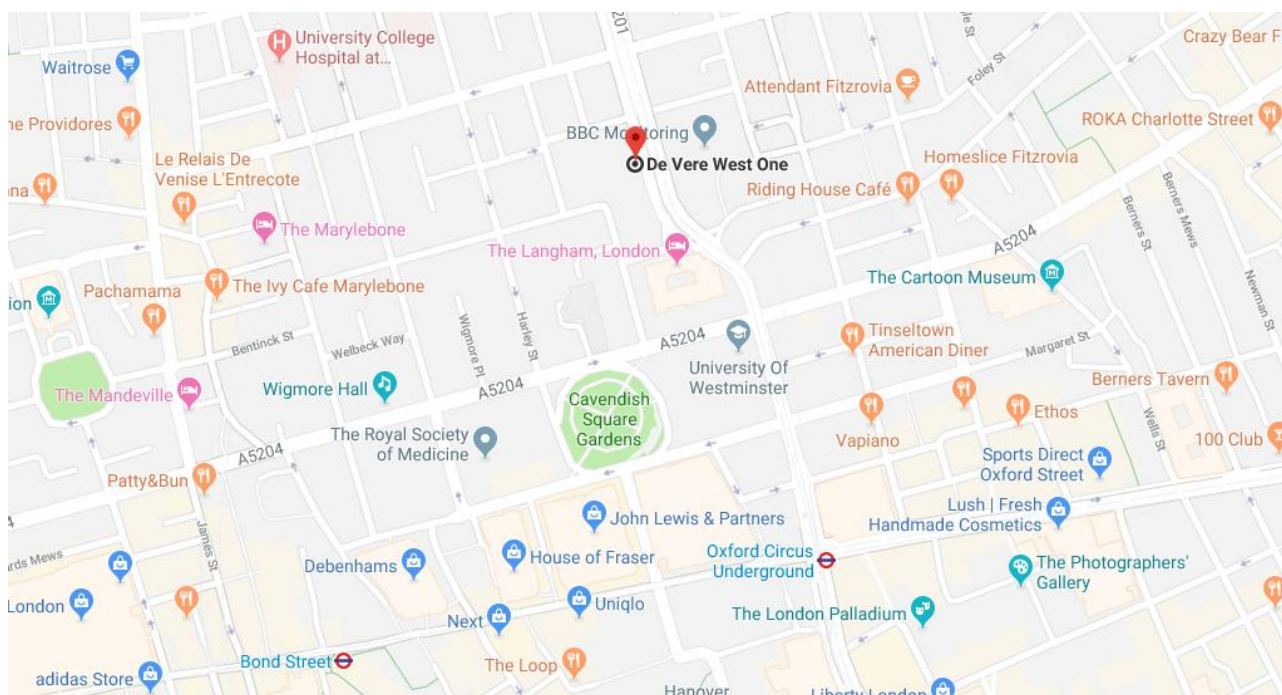

De Vere West One

9-10 Portland Place, W1B 1PR

Telephone: 02086 168008

<https://www.devere.co.uk/west-one/>

Travel information

Underground

De Vere West One is just a five minutes' walk from Oxford Circus tube (Central, Victoria, and Bakerloo), Bond street (Jubilee) and a 10 minute walk from Great Portland Street tube (Circle, Hammersmith & City and Metropolitan) and Marylebone station.

Parking

Portland Place is just north of Oxford Circus. The nearest NCP car park is approximately 300 yards away. Follow the A4201 past De Vere West One taking the second left turning onto Weymouth Street, then take the second left onto Weymouth Mews.