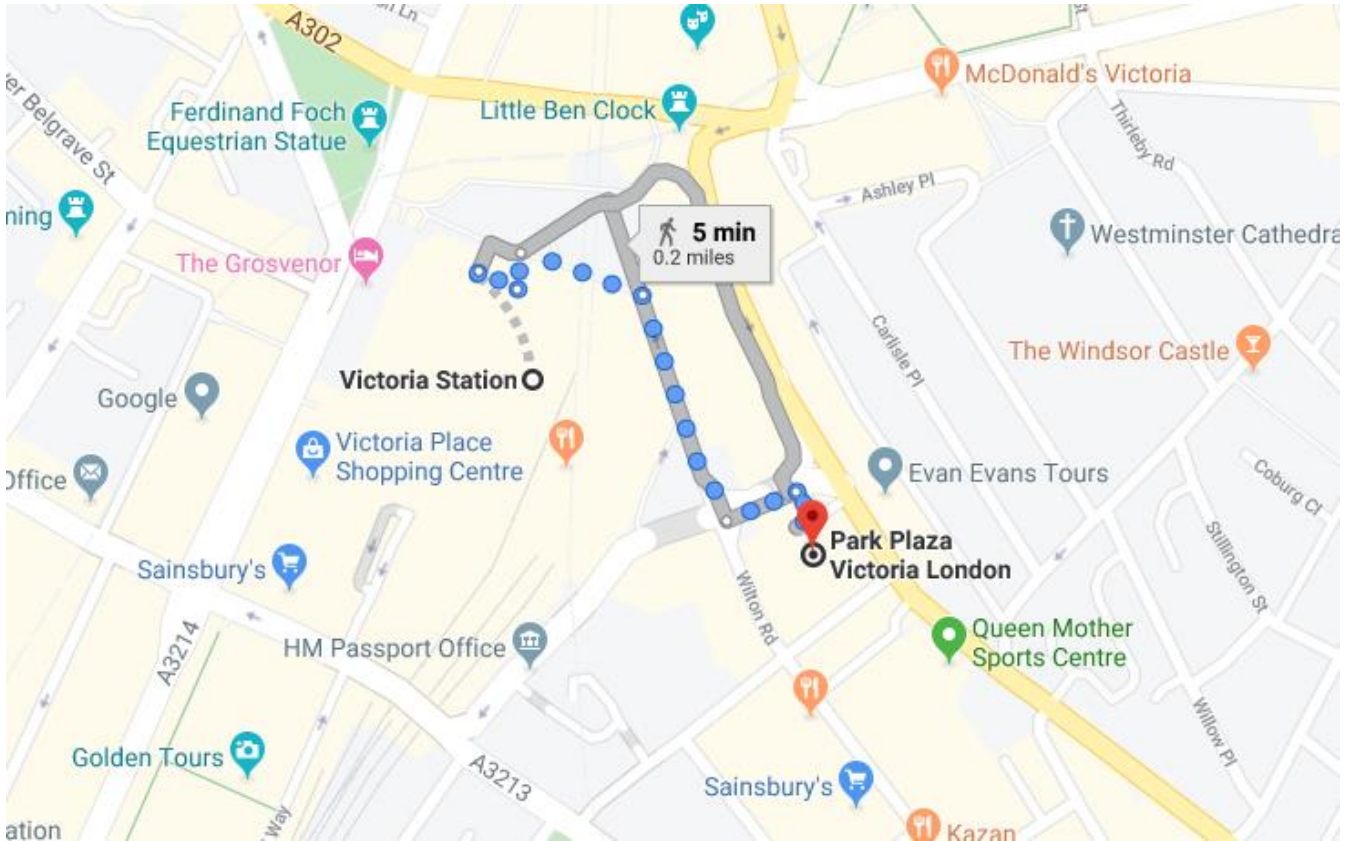

Park Plaza Victoria

239 Vauxhall Bridge Rd, Pimlico, London SW1V 1EQ
Telephone: 020 7769 9999
radissonhotels.com

Travel information

By rail

The venue is approximately 0.2 miles away from Victoria Tube Station, six minutes by car, or a four minute walk.

From Kings Cross

From King's Cross/London St Pancras International station, take the Victoria Line Southbound towards Brixton on the London Underground. Depart at London Victoria Station. Walk south on Wilton Road for 100 metres and Park Plaza Victoria London will be on your left.