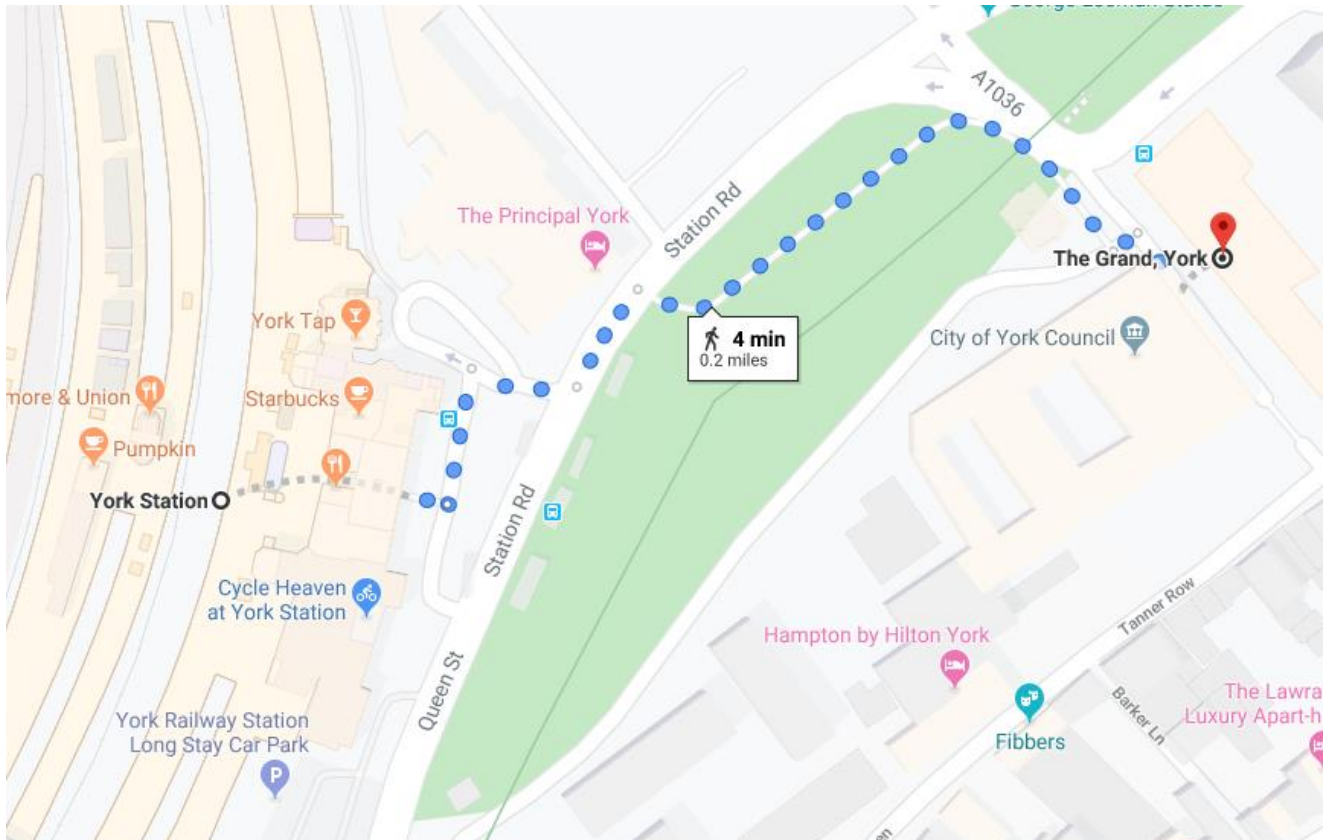

# The Grand Hotel

Station Rise, York, YO1 6GD

Telephone: 01904 380038

<https://www.thegrandyork.co.uk/>

## Travel information

### **By rail**

York train station is approximately 0.2 miles away, five minutes by car, or approximately a four minute walk.