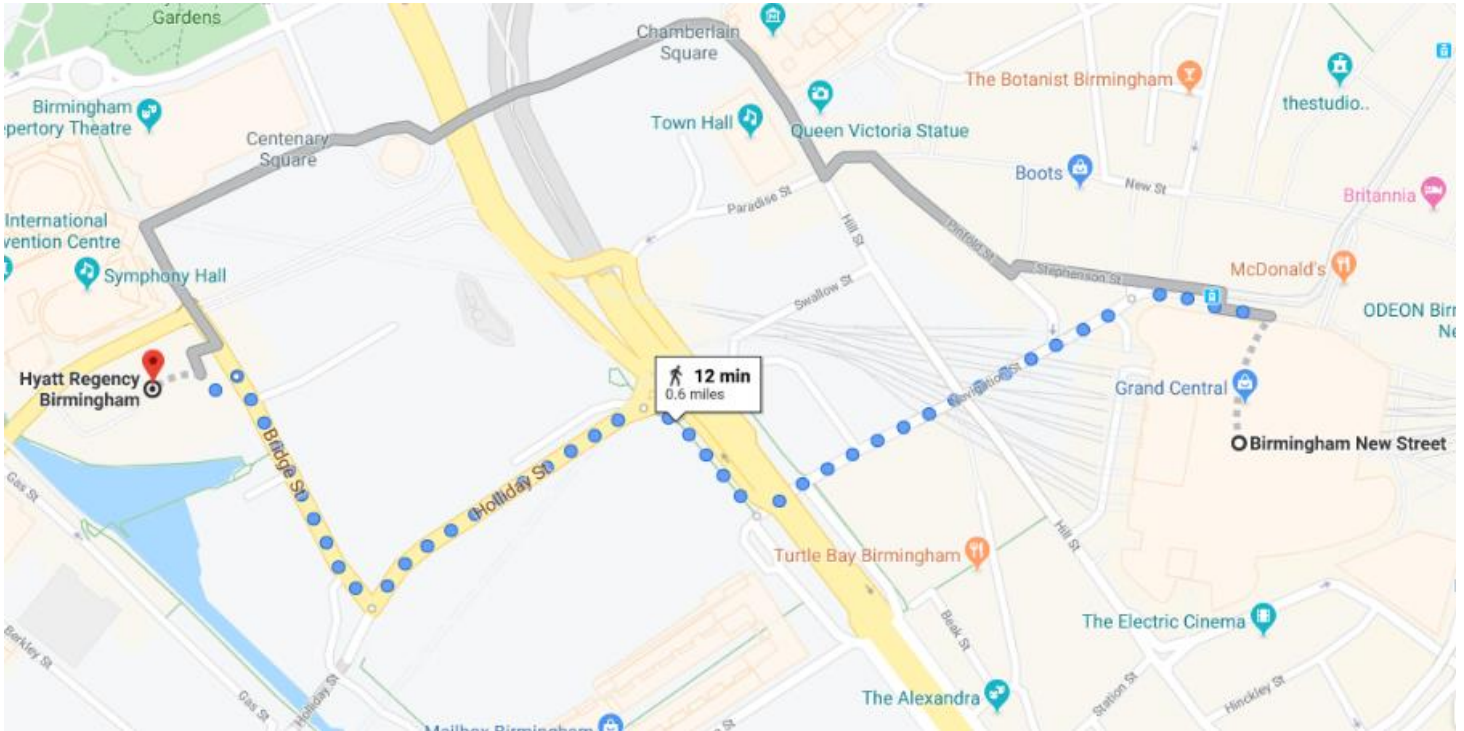

Hyatt Regency

2 Bridge Street, Birmingham, B1 2JZ

Telephone: 01216 431234

<https://www.hyatt.com/en-US/hotel/england-united-kingdom/hyatt-regency-birmingham/birmi>

Travel information

By rail

Birmingham New Street is approximately 0.6 miles away, ten minutes by car, or approximately a 12 minute walk.

Parking

There are a couple of ParkBee parking areas approx. 5 minute walk away. One next to Jurys Inn, and one on Berkley Street.