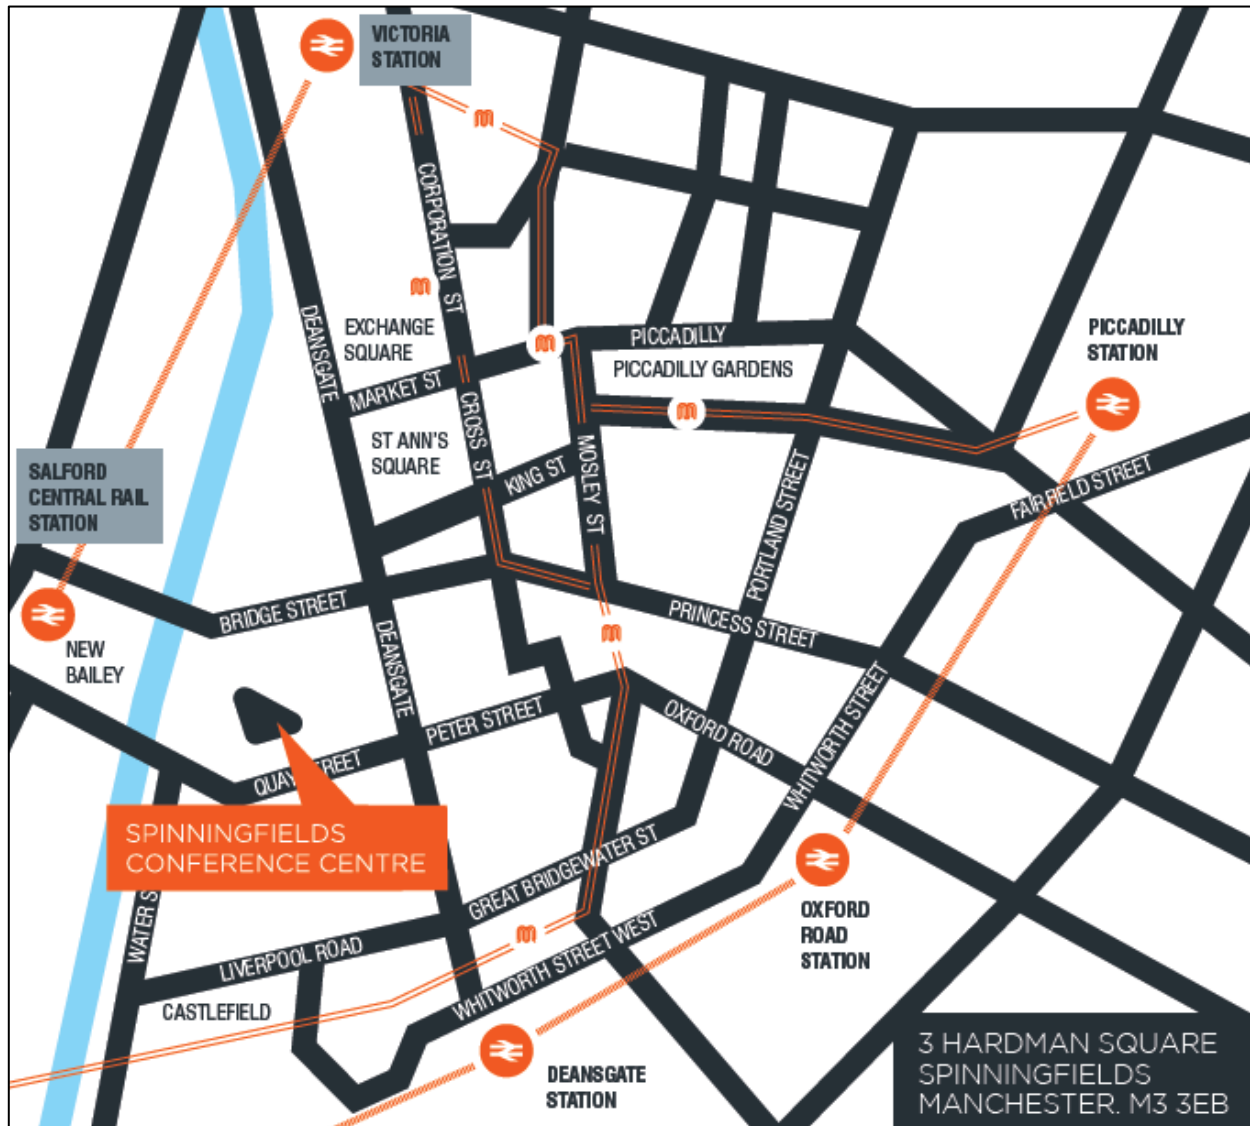

Spinningfields Conference Centre

3 Hardman Square

Telephone: 0161 804 8094

<https://global.intouchnetworks.com/spinningfields-conference-centre>

Travel information

By rail

Deansgate train station is approximately 0.5 miles away, five minutes by car, or approximately a ten minute walk.

Victoria train station is approximately 0.8 miles away, just over 5 minutes by car, or approximately a 15 minute walk.

Parking

Parking is available at NCP Spinningfields, New Quay Street, Manchester, M3 3BE. Booking in advance is recommended, via www.ncp.co.uk.