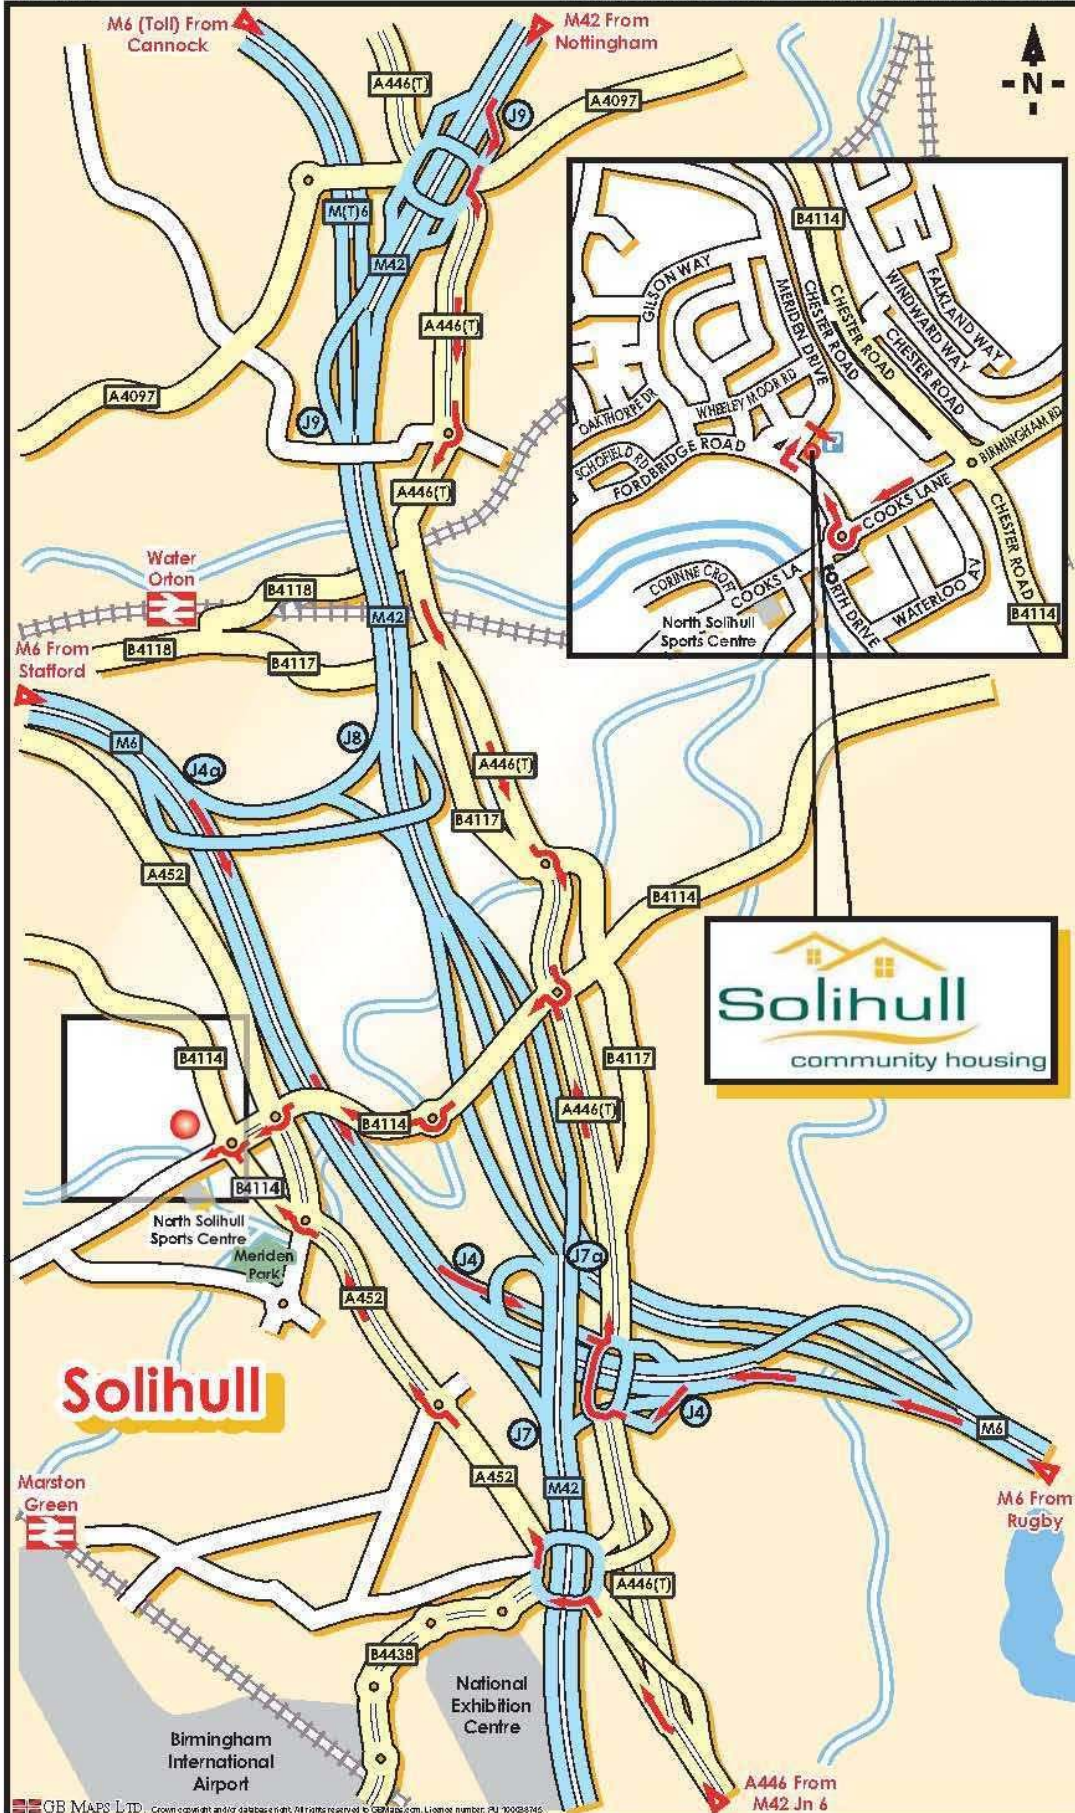

Solihull Community Housing
 Endeavour House
 Meriden Drive
 Solihull
 B37 6BX

Tel: 0121 717 1515
 Email: info@solihullcommunityhousing.org.uk
 Online: www.solihullcommunityhousing.org.uk

From the North (M42):
 Follow the M42 Southbound and exit at junction 9. At the roundabout take the second exit onto the A446 (Lichfield Road). After 3 miles, at the roundabout take the third exit onto the B4114 (Birmingham Road). Follow the B4114 over 2 roundabouts, at the third roundabout take the second exit onto Cooks Lane. At the next roundabout take the second exit onto Fordbridge Road. Turn right onto Meriden Drive.

From the East (M6):
 Follow the M6 Westbound and exit at junction 4. At the roundabout take the third exit onto the A446 (Stonebridge Road). After 1.5 miles at the roundabout take the first exit onto the B4114 (Birmingham Road). Follow the B4114 over 2 roundabouts, at the third roundabout take the second exit onto Cooks Lane. At the next roundabout take the second exit onto Fordbridge Road. Turn right onto Meriden Drive.

From the South (M42):
 Follow the M42 Northbound and exit at junction 6. At the roundabout take the fourth exit and then turn left onto Middle Bickenhill Lane. Turn left onto the slip road and join the A452 (Chester Road). After 2.5 miles at the roundabout take the second exit onto the B4114 (Chester Road). At the next roundabout take the first exit onto Cooks Lane. At the next roundabout take the second exit onto Fordbridge Road. Turn right onto Meriden Drive.

From the West (M6):
 Follow the M6 Eastbound and exit at junction 4. Keep left to stay on the ramp and join the A446 (Stonebridge Road). After 1.5 miles at the roundabout take the first exit onto the B4114 (Birmingham Road). Follow the B4114 over 2 roundabouts, at the third roundabout take the second exit onto Cooks Lane. At the next roundabout take the second exit onto Fordbridge Road. Turn right onto Meriden Drive.