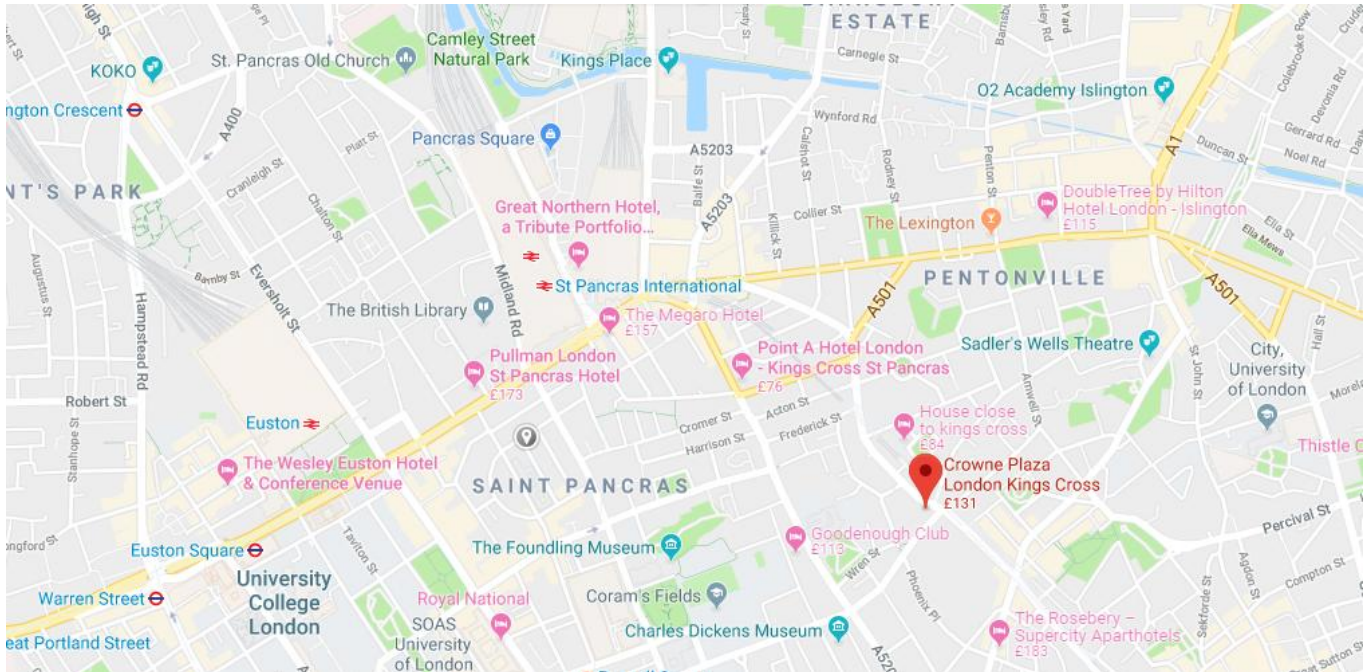

# Crowne Plaza London – Kings Cross

1 Kings Cross Road, London, WC1X 9HX

Telephone: 02078333900

<https://www.ihg.com/crowneplaza/hotels/gb/en/london/lonkc/hoteldetail>

## Travel information

### By rail

15 minute walk (0.8 mile) from St Pancras International Station/Kings Cross Station – 12 minutes by taxi.

22 minute walk (1.1 miles) from Euston Station – 10 minutes by taxi.

### Parking

Please be advised there are limited car parking spaces available onsite – the hotel only has 15 parking spaces. Parking for 4-8 hours is charged at £15. Alternatively, the nearest NCP car park is a 5 minute walk away on Bowling Green Lane, EC1R 0BD. Parking for 4-24 hours is charged at £34.