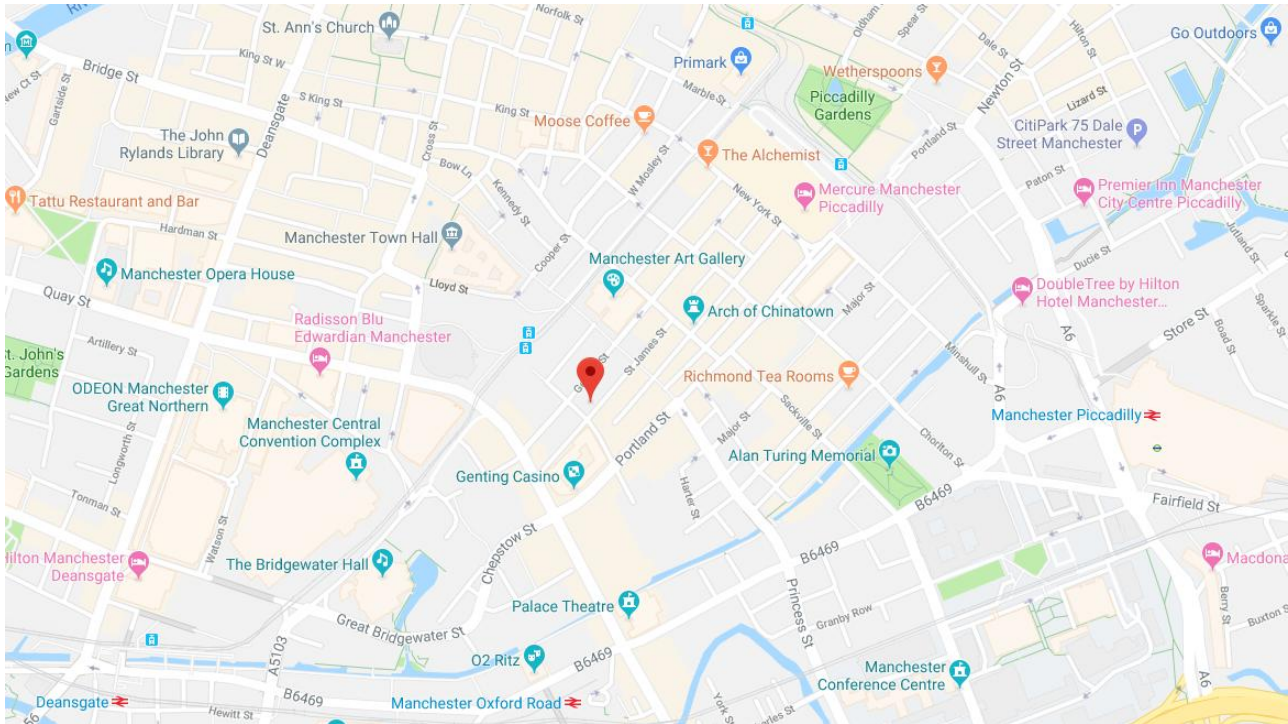

Novotel Manchester City Centre

21 Dickinson Street, MANCHESTER, M1 4LX

Telephone: 0161 2352200

<https://www.accorhotels.com/gb/hotel-3145-novotel-manchester-centre/index.shtml>

Travel information

By rail

Manchester Piccadilly (0.3 miles)

A ten minute walk. From the station, follow signs for Piccadilly gardens. Turn left to Portland Street and continue, almost to the end, just before the traffic lights. Dickinson Street is on the right.

Manchester Oxford Road (0.4 miles)

A five minute walk. Turn left along Oxford Road and continue to the traffic lights. Turn right on to Portland Street and then take the first left on to Dickinson Street.

Parking

Find a full list of parking options [here](#).