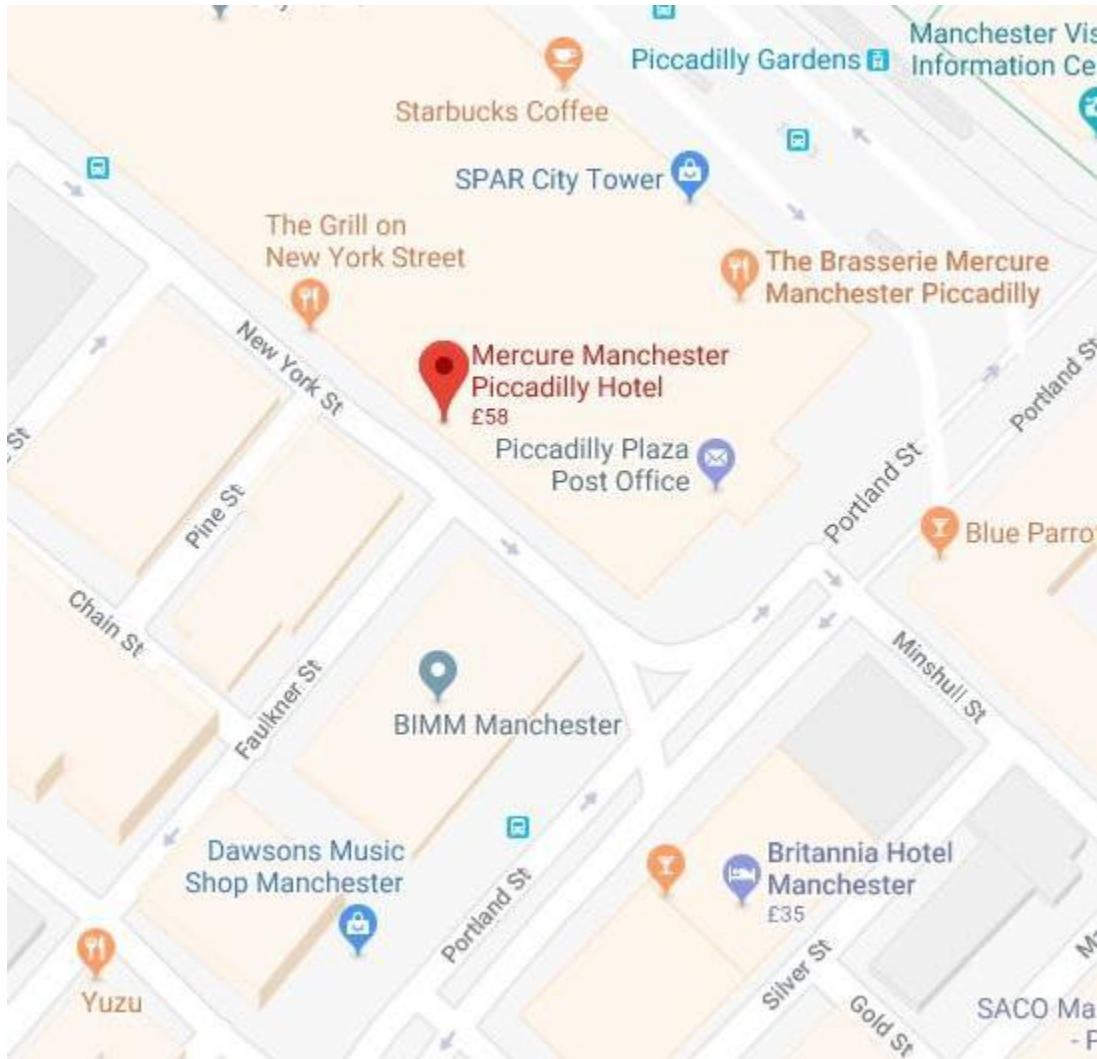

Mercure Manchester Piccadilly Hotel

Portland Street, Manchester, M1 4PH

Telephone: 08 44 815 9024

<https://www.mercuremanchester.co.uk/>

Travel information

By Train

Manchester Piccadilly railway station – 0.2 miles

From the station, walk down Piccadilly Approach and head towards Piccadilly Gardens. At the first main cross roads turn left into Portland Street. The Hotel is 100m on your right hand side, next door to the Manchester Visitors Centre.

Parking

Please note that the postcode for the hotel car park is M1 4DY. Parking is available at the hotel for £15 per day on a first come, first serve basis and is complimentary for blue badge holders.

Alternative parking is available at NCP New York Street, M1 4HJ and NCP Major Street M1 3ED.