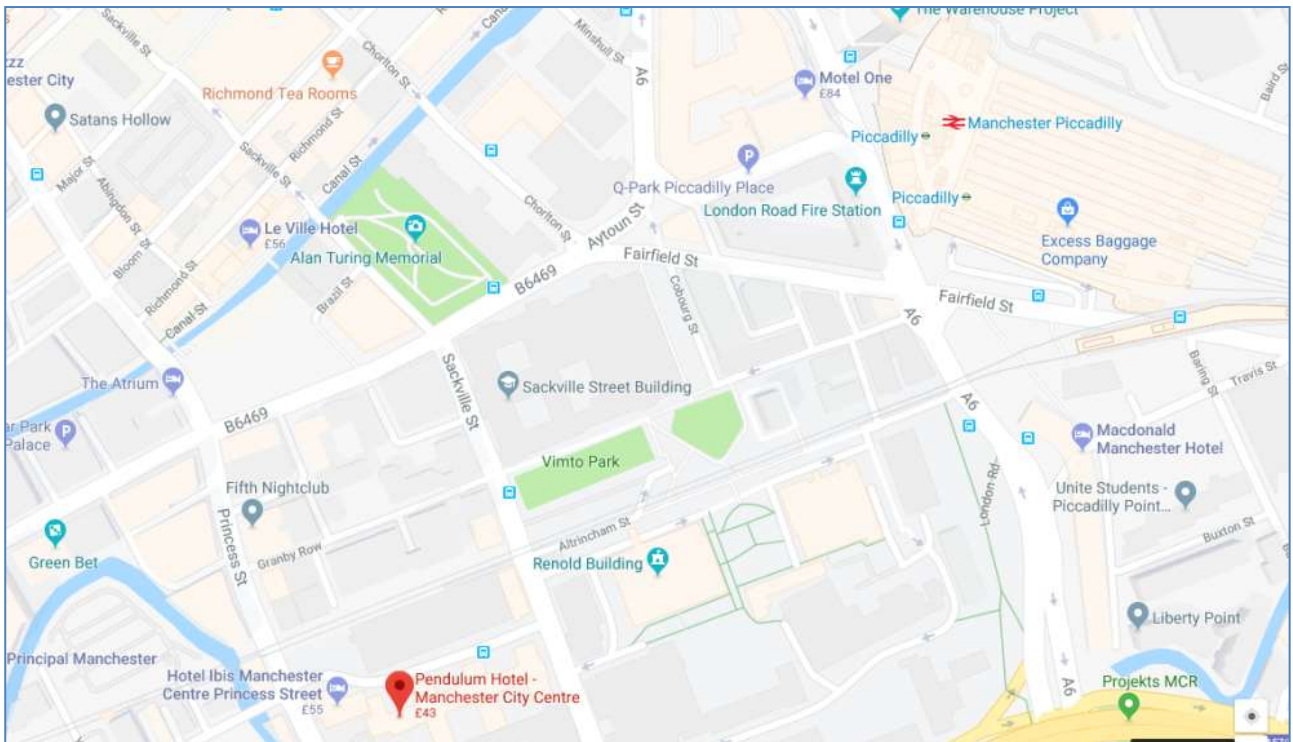

The Manchester Conference Centre Pendulum Hotel

Weston Building, Sackville Street, MANCHESTER, M1 3BB

Telephone: 0161 955 8000

<https://www.pendulumhotel.co.uk/localinfo/>

Travel information

By rail

From Manchester Piccadilly Station, leave via the taxi rank exit, cross London Road and proceed west along Fairfield Street. Continue on to Whitworth Street until you reach Sackville Street. Turn left and proceed South on Sackville Street, the hotel is at the end of the road on the right.

By car

From the M60 ring road, exit at junction 12 and join the M602 towards the city centre. Follow the M602 on to the A57 (Regent Road) and continue on to the A57(M) Mancunian Way. Exit the A57(M) at the Universities slip road onto Sackville Street. The Manchester Conference Centre entrance will be on your left.

Parking

There is a multi storey car park on Charles Street which is £8 for ten hours. If using a sat nav the best postcode to use is M1 3BB.