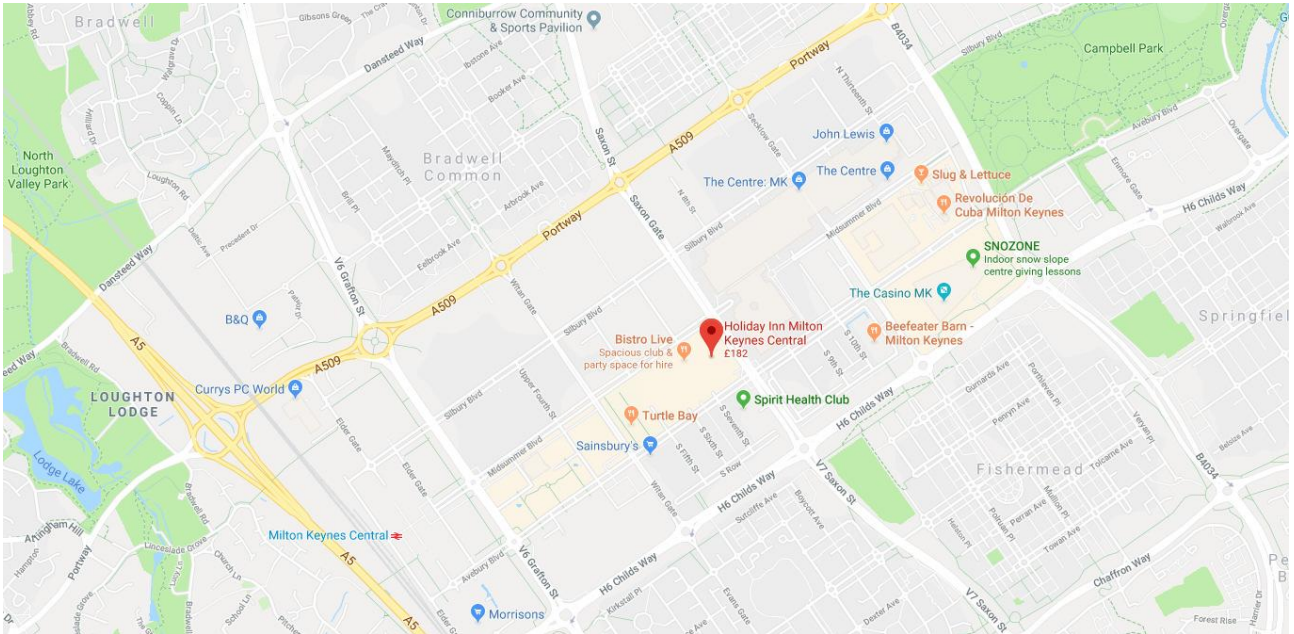

Holiday Inn Milton Keynes Central

500 Saxon Gate
Milton Keynes
MK9 2HQ

Travel information

By train

The hotel is a 17 minutes' walk from Milton Keynes Central Train Station.

Parking

Onsite parking for a small daily fee