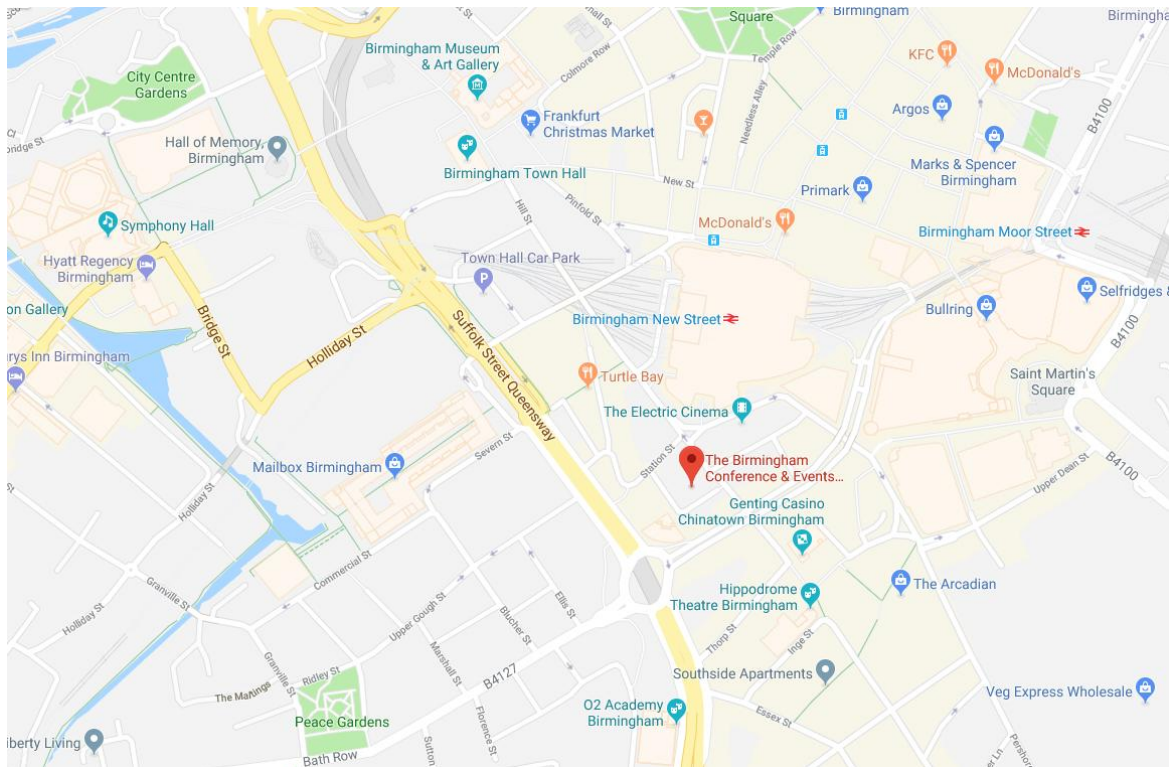

Birmingham Conference and Events Centre

*Hill Street,
Birmingham,
B5 4EW*

*Telephone: 0121 634 6200
<https://www.thebcec.co.uk/>*

Travel information

By rail

Birmingham New Street train station is approximately 0.2 miles away, five minutes by car, or approximately a four minute walk.

Parking

APCOA Chinatown,
Wrottesley Street, Birmingham,
B5 4RT

£9 for up to ten hours of parking, or if you're a guest at the Holiday Inn Birmingham City Centre; £12 for 24 hours.